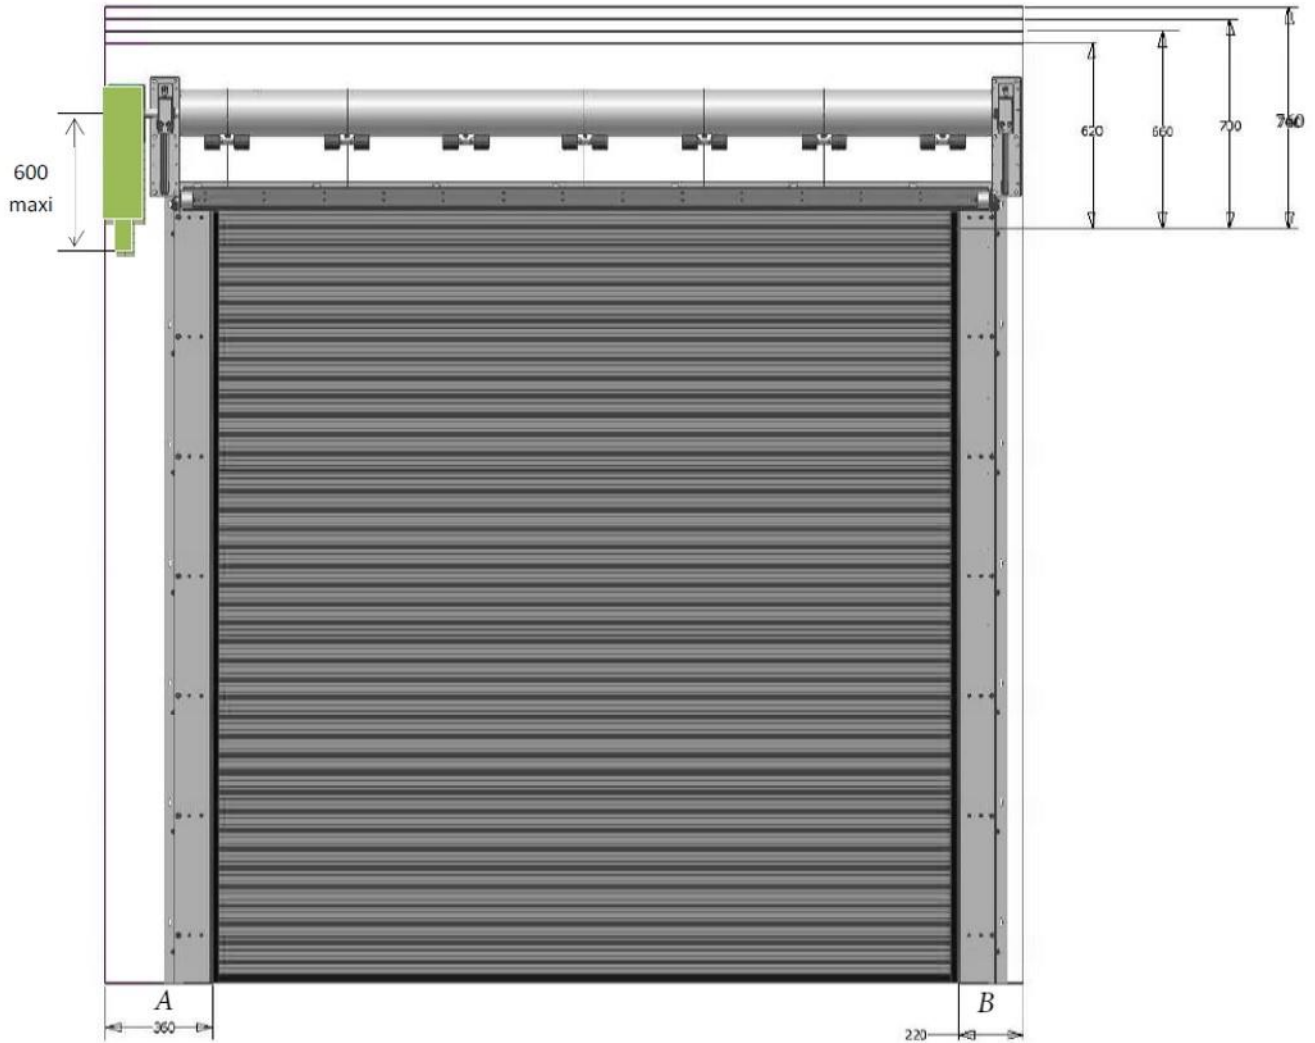

## Roller shutter VR60

### Opening preparation details

**A = 360mm \* (+ 180mm \*\*) motor side**

**B = 220mm free side**

**C = 620mm (+50mm\*) door height < 2750mm**

**D = 660mm (+50mm\*) door height < 4000mm**

**E = 720mm (+50mm\*) door height < 5000mm**

**F = 760mm (+50mm\*) door height 5000 mm**

**Max surface : 22 m<sup>2</sup>**

**Max width: 6000 mm**

**Max height: 5000 mm**

**\* Space needed for installation**

**\*\* 380 mm for motor FDF60-100-9**

**NB : Low headroom system available. Please contact us.**